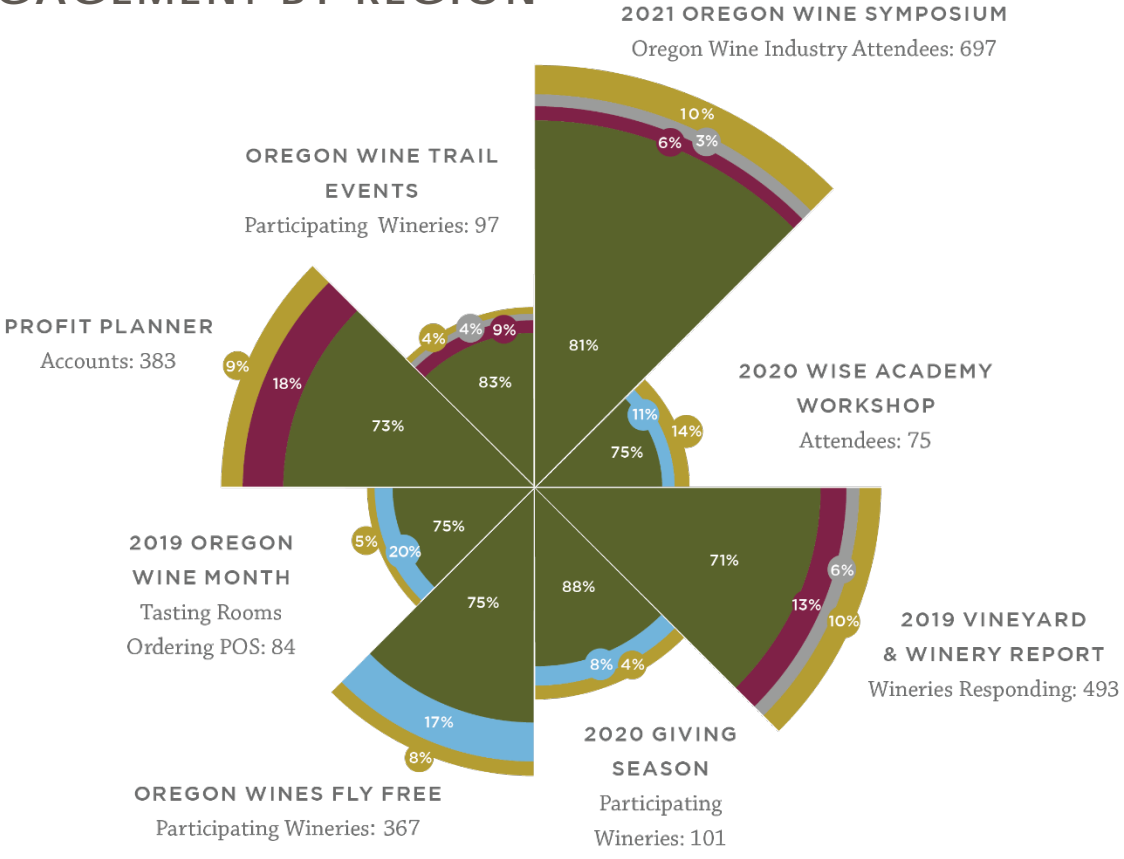

PROGRAM ENGAGEMENT BY REGION

- WILLAMETTE VALLEY
- SOUTHERN OREGON
- ROGUE VALLEY
- UMPQUA VALLEY
- OTHER OREGON